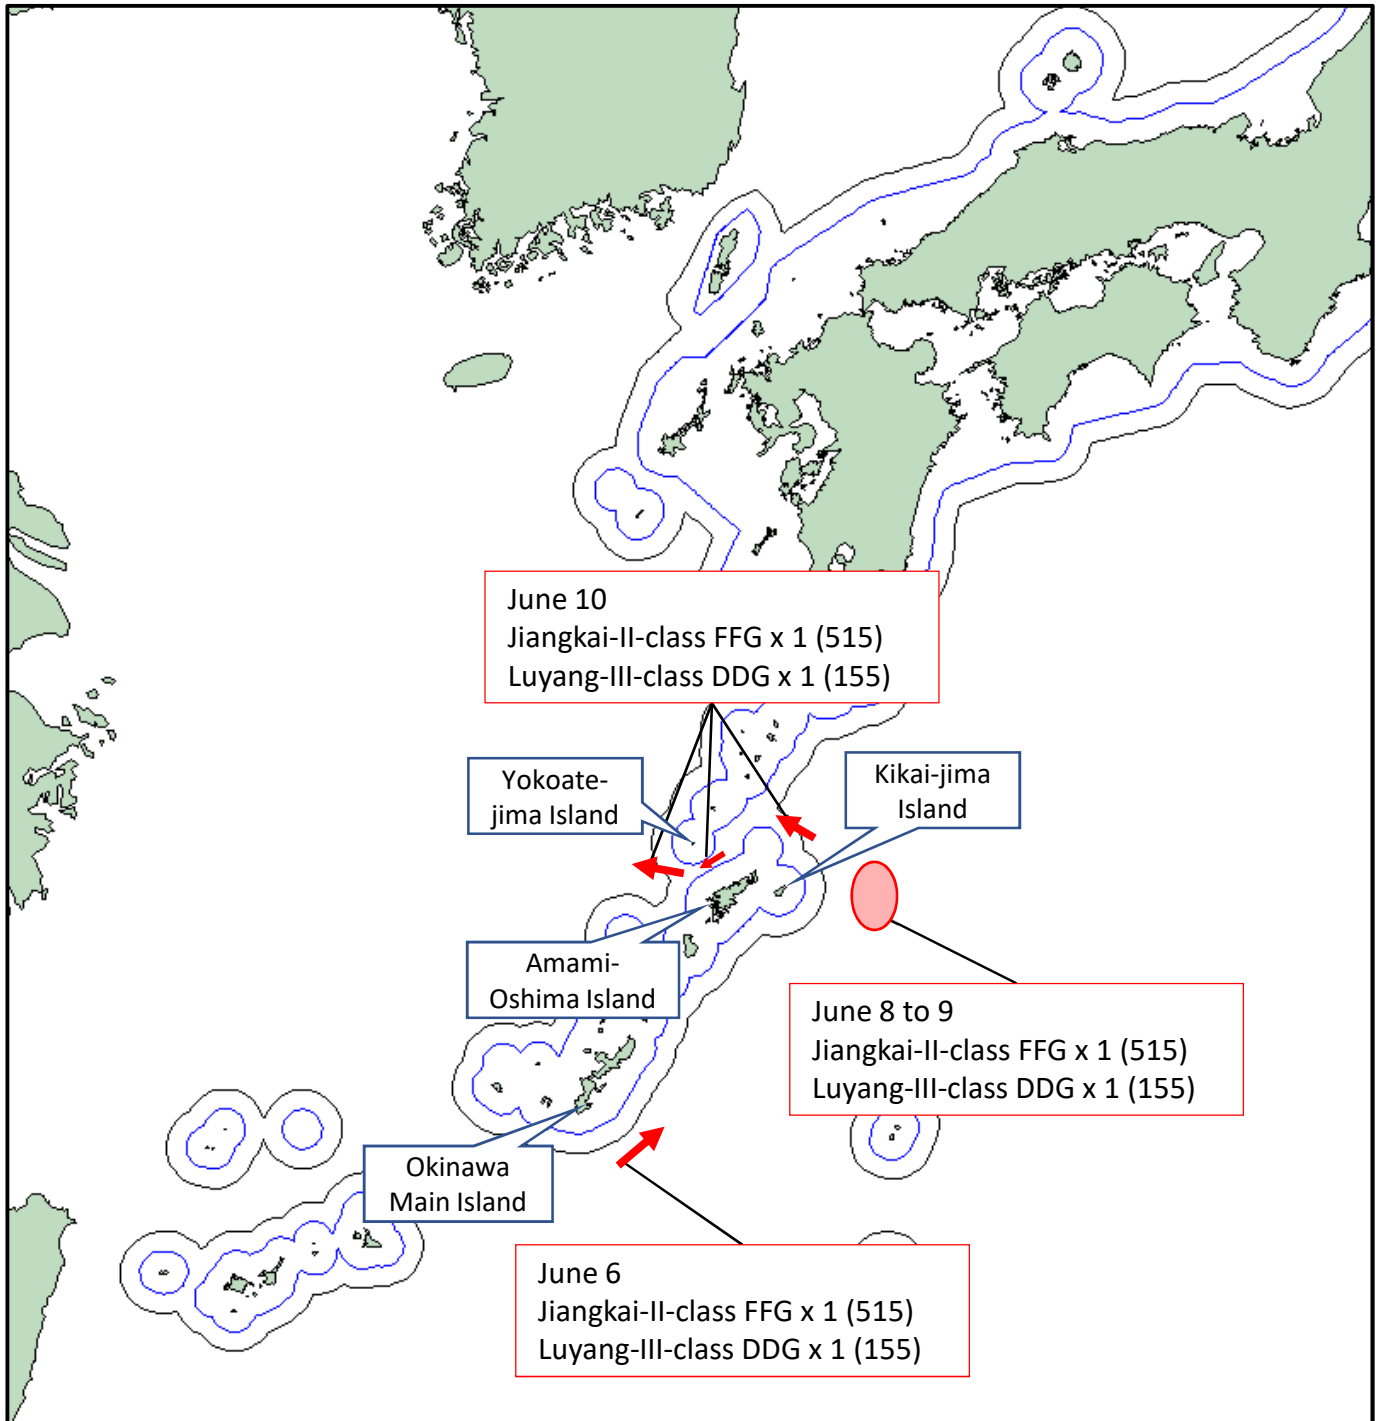

JAPAN JOINT STAFF PRESS RELEASE

Event Summary/Chinese Military Activities

June 12, 2026

The activity of Chinese Navy vessels in the waters surrounding Japan.

- At around 5:00 p.m., Saturday, June 6, 2026, JMSDF spotted PLAN Jiangkai-II-class FFG x 1 (hull number 515) and Luyang-III-class DDG x 1 (hull number 155) sailing northeastward in the waters approximately 70 km southeast of Okinawa Main Island.
- These PLAN vessels loitered in the waters east of Kikai-jima Island from June 8 to 9, and sailed southwestward through the waters between Amami-Oshima Island and Yokoate-jima Island into the East China Sea on June 10.
- JMSDF assets monitored the activities of these vessels.

ABBREVIATIONS

JMSDF: Japan Maritime Self-Defense Force

PLAN: People's Liberation Army Navy (China)

FFG: Guided Missile Frigate

DDG: Guided Missile Destroyer

Jiangkai-II-class FFG (hull number 515)

Luyang-III-class DDG (hull number 155)

Overview of Activities

→ : PLAN vessels
○ : Loitered area