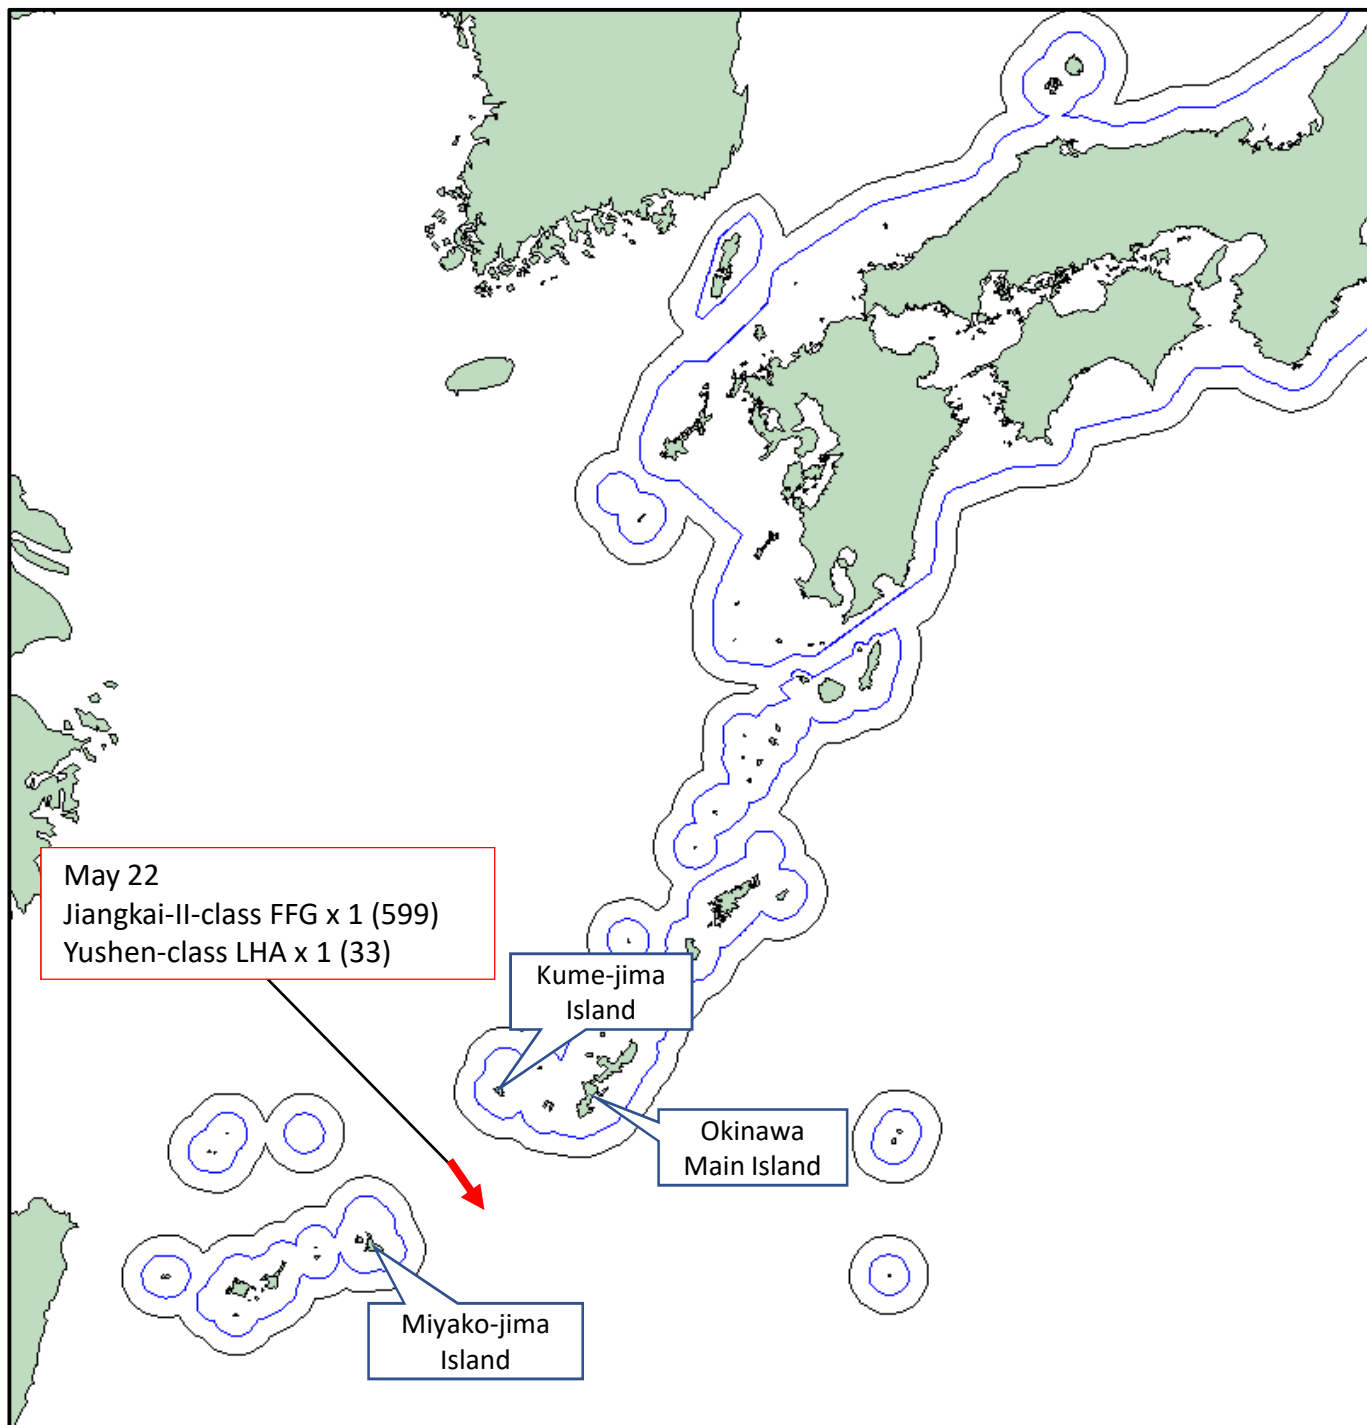

Overview of Activities

: PLAN vessels