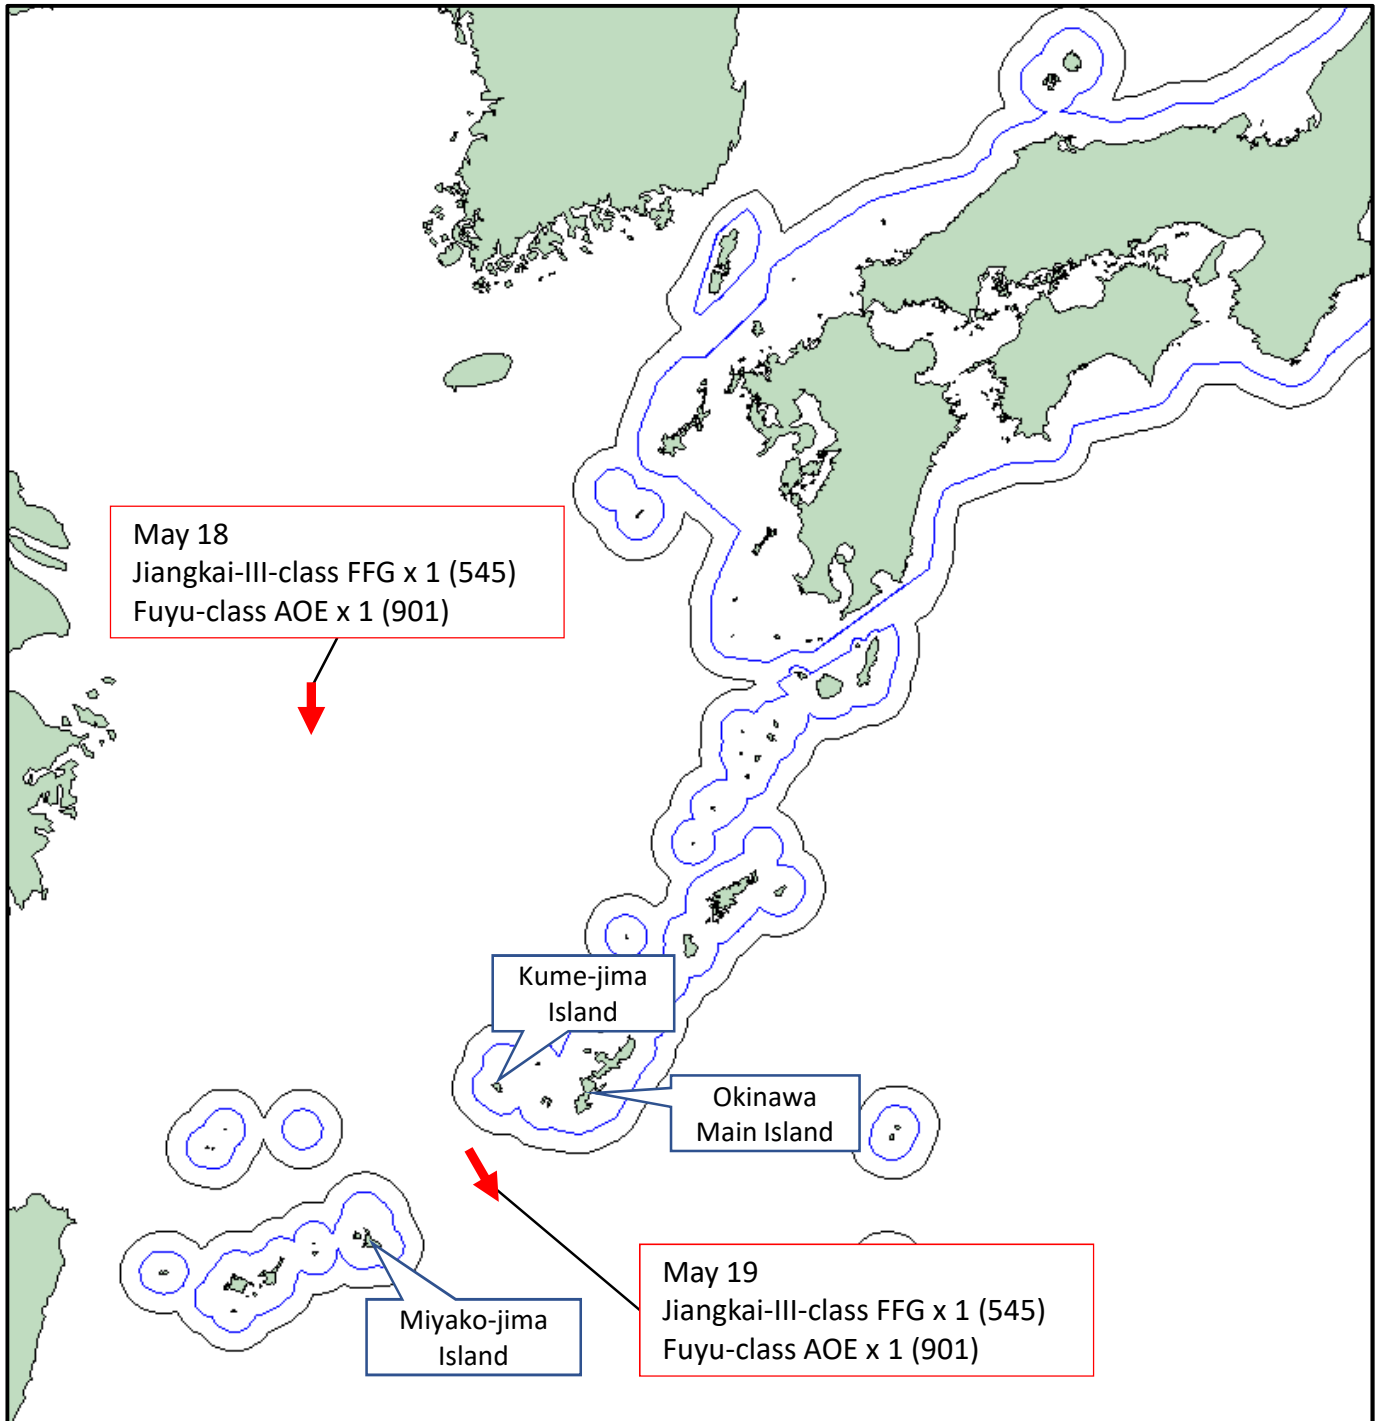

## Event Summary/Chinese Military Activities

May 20, 2026

### The activity of Chinese Navy vessels in the waters surrounding Japan.

- At around 11:00 a.m., Monday, May 18, 2026, JMSDF spotted PLAN Jiangkai-III-class FFG x 1 (hull number 545) and Fuyu-class AOE x 1 (hull number 901) sailing southward in the waters approximately 520 km northwest of Kume-jima Island.
- This marks the first time that JMSDF has confirmed the Jiangkai-III-class FFG while conducting surveillance activities.
- These PLAN vessels continued to sail southeastward through the waters between Okinawa Main Island and Miyako-jima Island into the Pacific Ocean on May 19.
- JMSDF assets monitored the activities of these vessels.

#### ABBREVIATIONS

JMSDF: Japan Maritime Self-Defense Force

PLAN: People's Liberation Army Navy (China)

FFG: Guided Missile Frigate

AOE: Fast Combat Support Vessel

Jiangkai-III-class FFG (hull number 545)

Fuyu-class AOE (hull number 901)

# Overview of Activities

→ : PLAN vessels