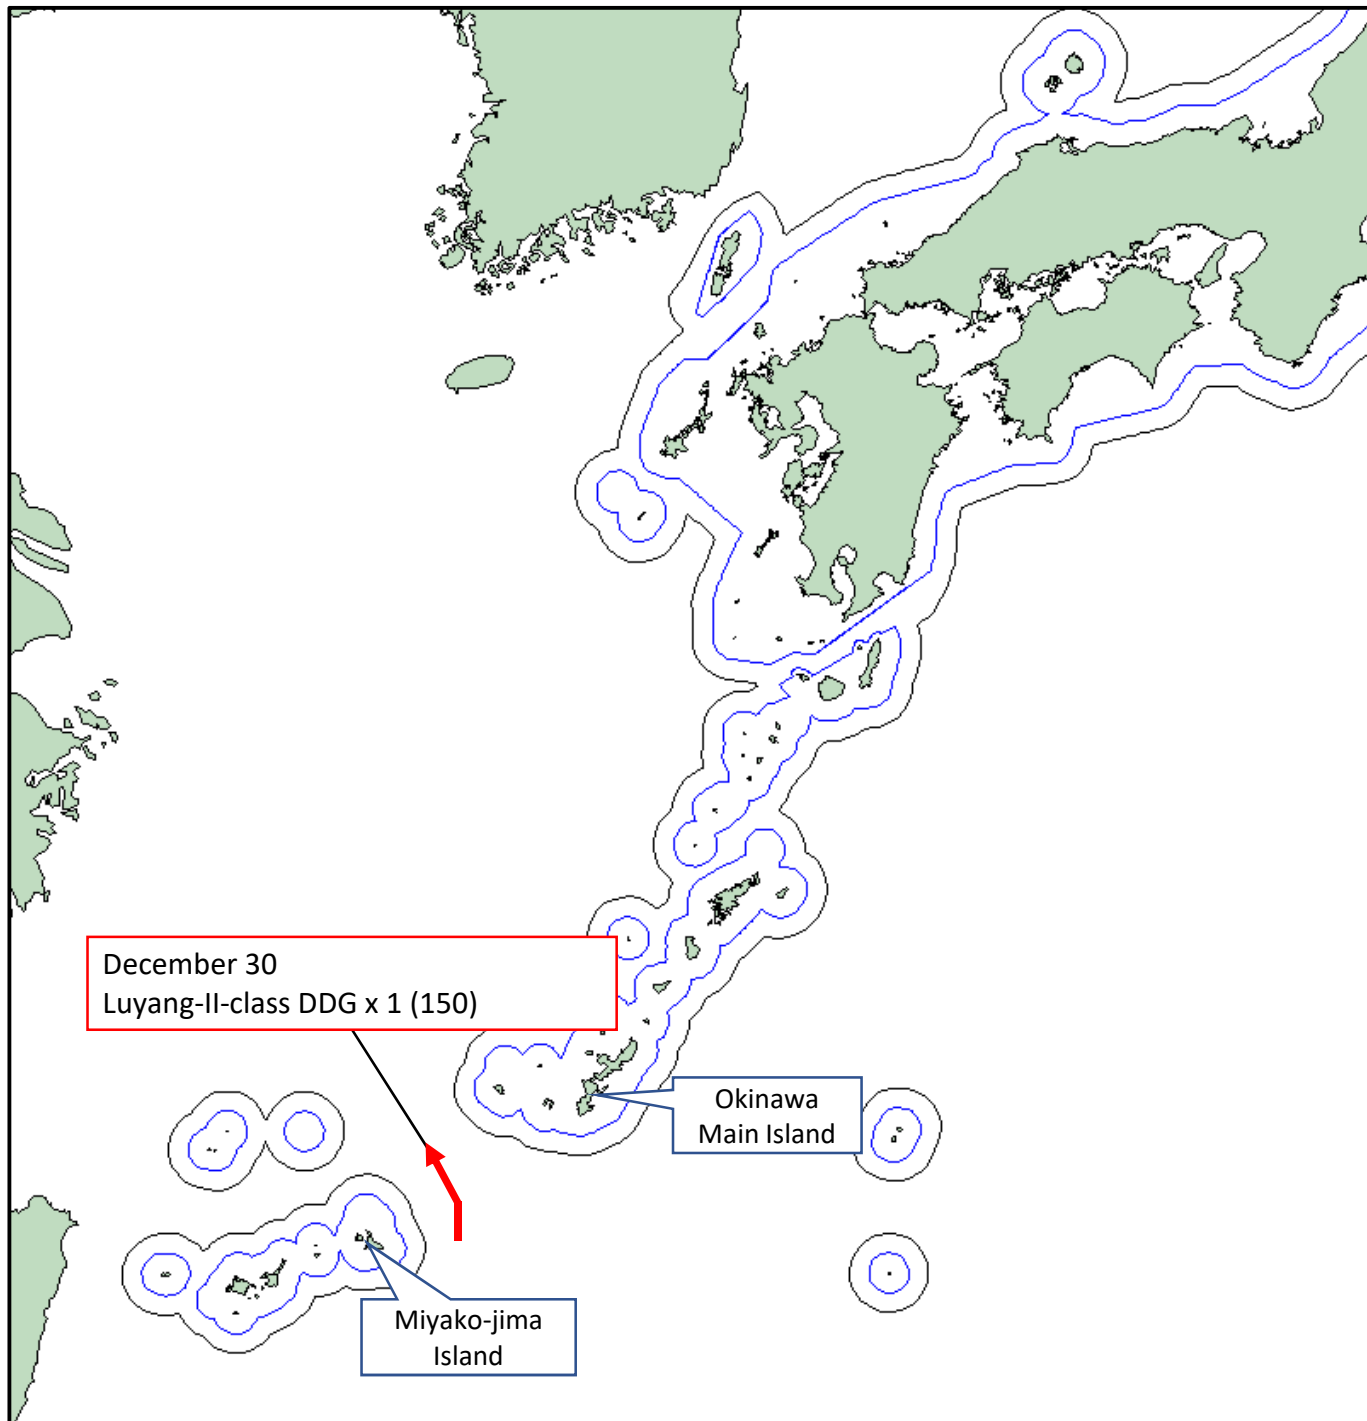

JAPAN JOINT STAFF PRESS RELEASE

Event Summary/Chinese Military Activities

January 7, 2026

A Chinese Navy vessel sailed through waters in Japan's southwest.

- At around 3:00 p.m., Tuesday, December 30, 2025, JMSDF spotted PLAN Luyang-II-class DDG x 1 (hull number 150) sailing northward in the waters approximately 80 km east of Miyako-jima Island.
- The PLAN DDG continued to sail northwestward through the waters between Okinawa Main Island and Miyako-jima Island into the East China Sea.
- JMSDF assets monitored the activities of the vessel.

ABBREVIATIONS

JMSDF: Japan Maritime Self-Defense Force

PLAN: People's Liberation Army Navy (China)

DDG: Guided Missile Destroyer

Luyang-II-class DDG (hull number 150)

Overview of Activities

 : PLAN vessel