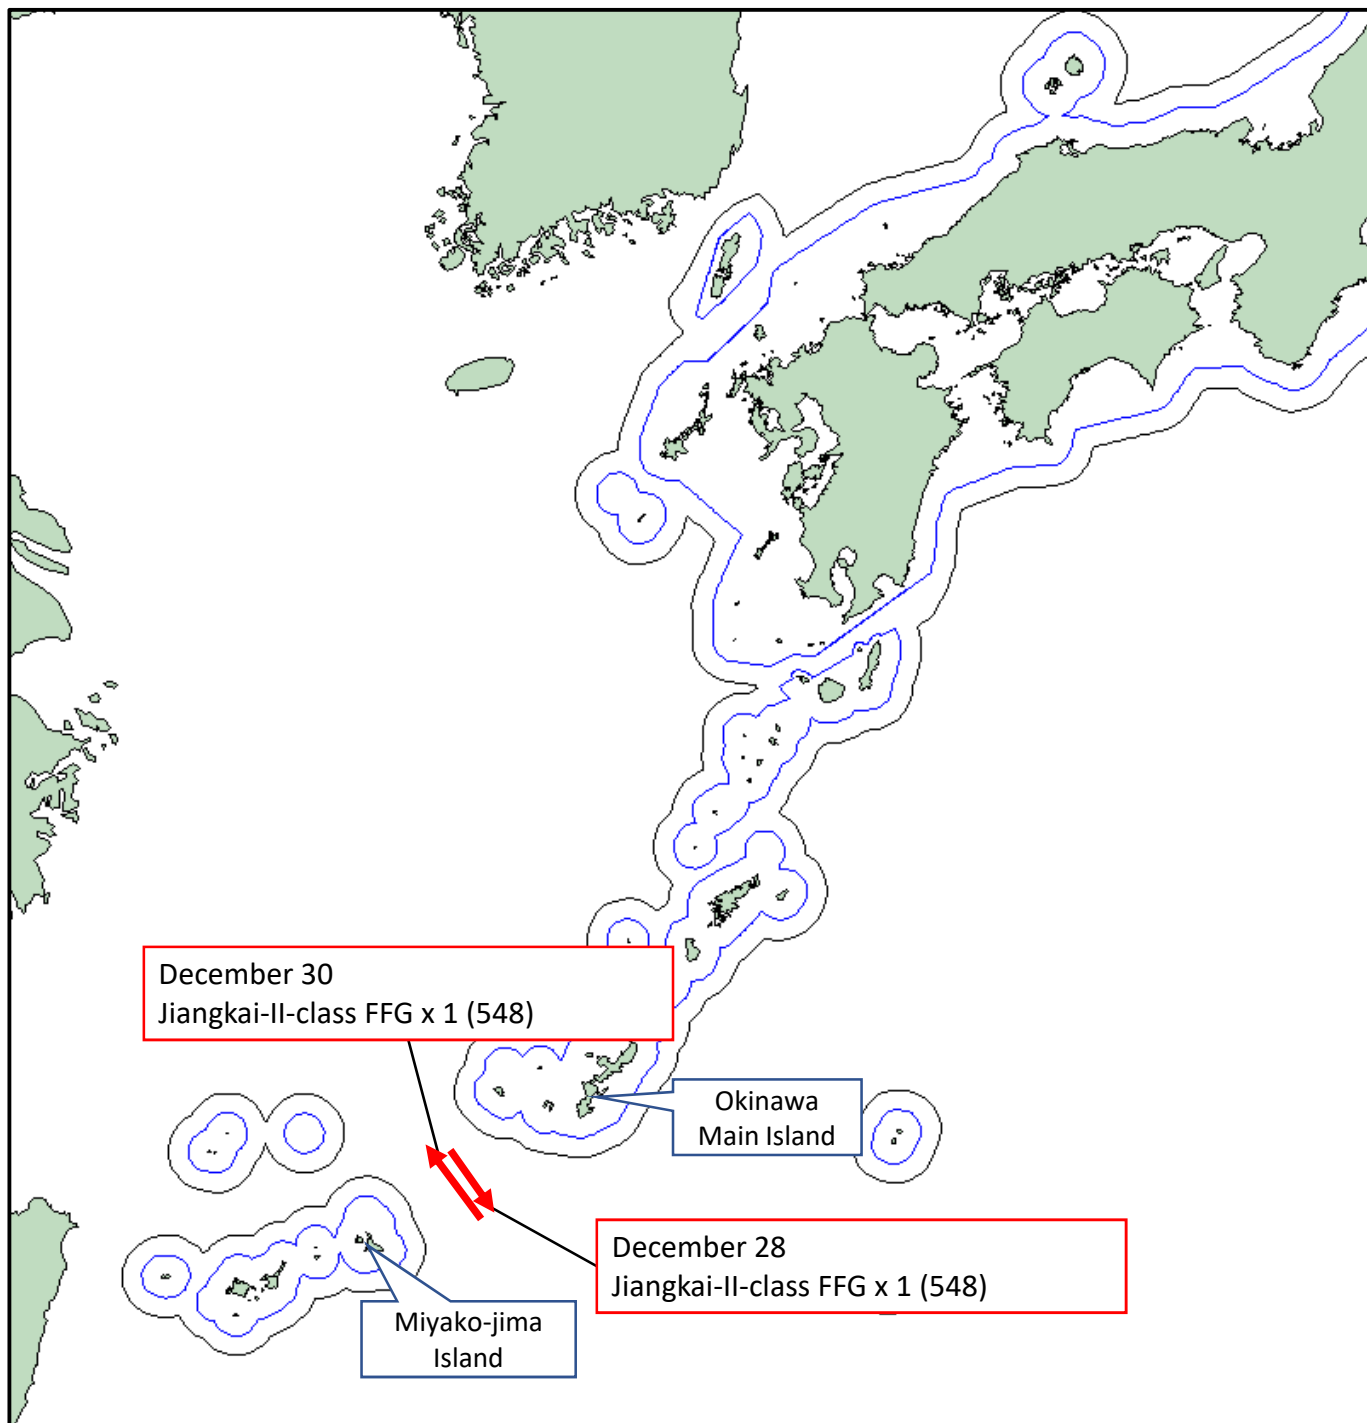

## Event Summary/Chinese Military Activities

January 7, 2026

### **A Chinese Navy vessel sailed through waters in Japan's southwest.**

- At around 11:00 a.m., Sunday, December 28, 2025, JMSDF spotted PLAN Jiangkai-II-class FFG x 1 (hull number 548) sailing southeastward in the waters approximately 130 km northeast of Miyako-jima Island.
- The PLAN FFG continued to sail southeastward through the waters between Okinawa Main Island and Miyako-jima Island into the Pacific Ocean.
- Subsequently, it sailed northwestward through the waters between Okinawa Main Island and Miyako-jima Island into the East China Sea on Tuesday, December 30, 2025.
- JMSDF assets monitored the activities of the vessel.

#### ABBREVIATIONS

JMSDF: Japan Maritime Self-Defense Force

PLAN: People's Liberation Army Navy (China)

FFG: Guided Missile Frigate

Jiangkai-II-class FFG (hull number 548)

# Overview of Activities

 : PLAN vessel