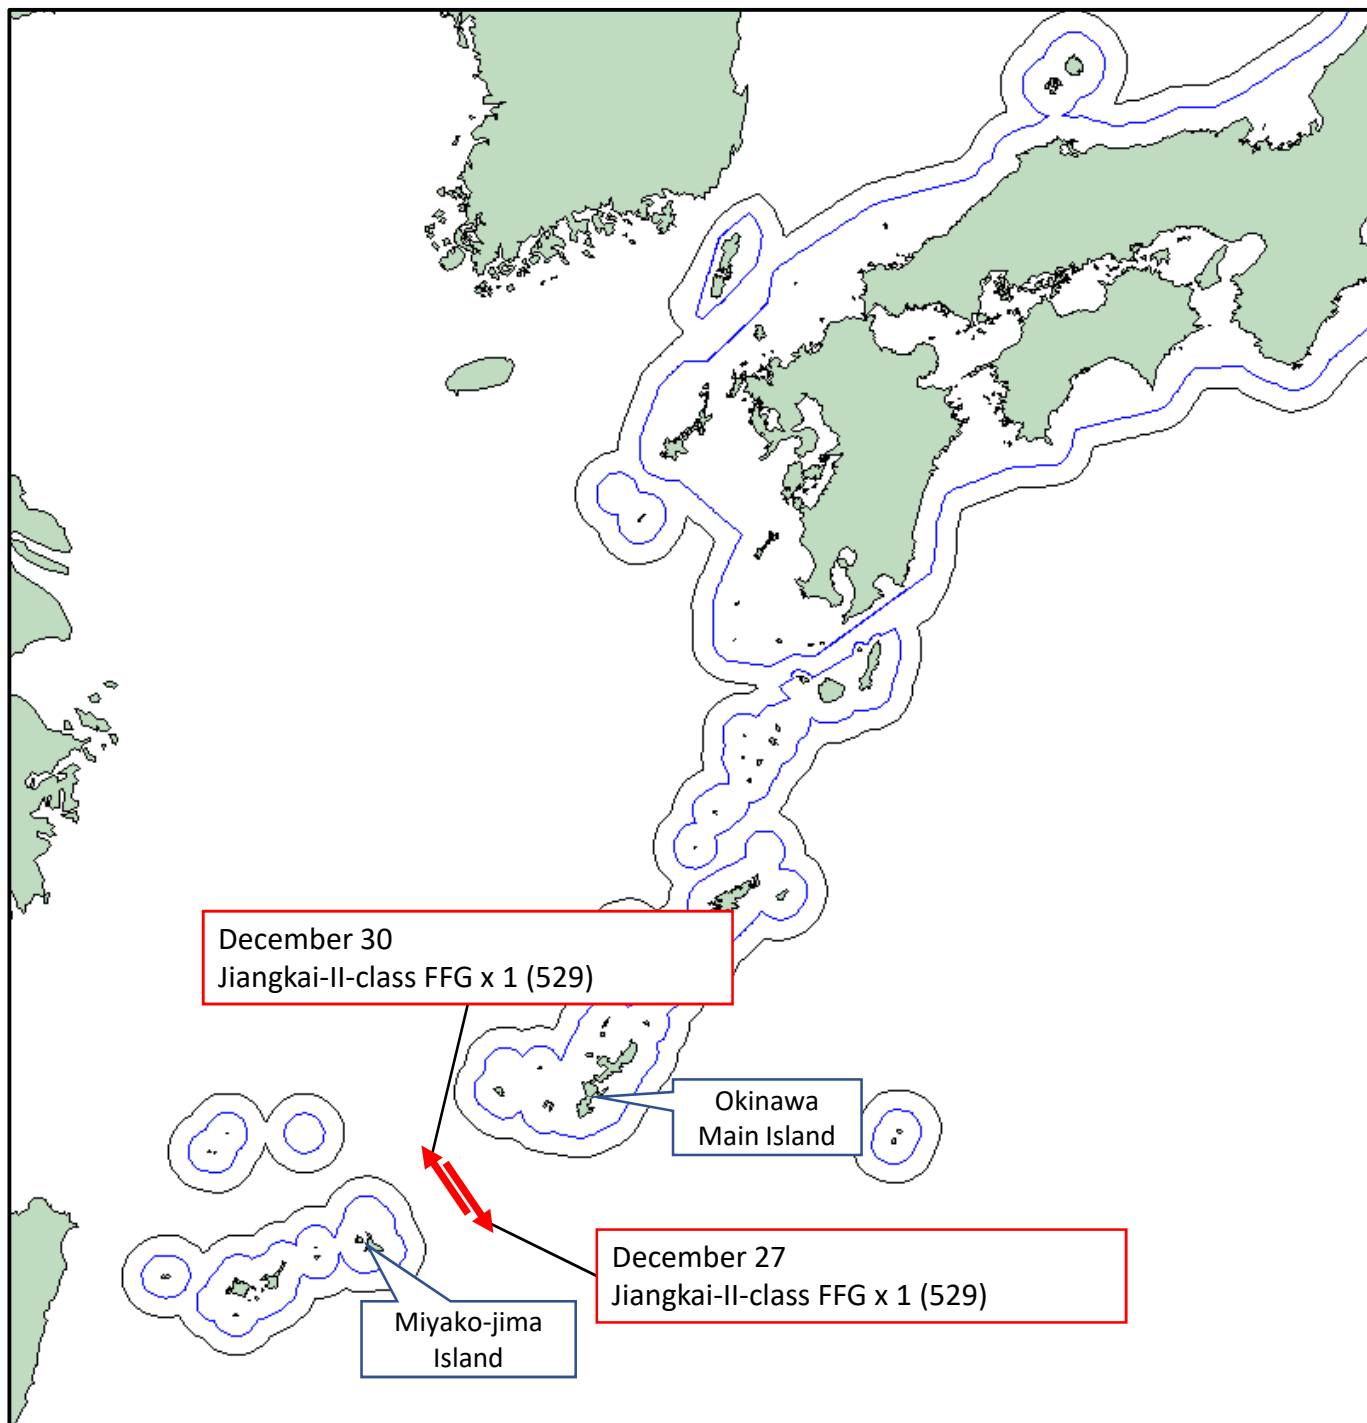

JAPAN JOINT STAFF PRESS RELEASE

Event Summary/Chinese Military Activities

January 7, 2026

A Chinese Navy vessel sailed through waters in Japan's southwest.

- At around 7:00 a.m., Saturday, December 27, 2025, JMSDF spotted PLAN Jiangkai-II-class FFG x 1 (hull number 529) sailing southeastward in the waters approximately 110 km northeast of Miyako-jima Island.
- The PLAN FFG continued to sail southeastward through the waters between Okinawa Main Island and Miyako-jima Island into the Pacific Ocean.
- Subsequently, it sailed northwestward through the waters between Okinawa Main Island and Miyako-jima Island into the East China Sea on Tuesday, December 30, 2025.
- JMSDF assets monitored the activities of the vessel.

ABBREVIATIONS

JMSDF: Japan Maritime Self-Defense Force

PLAN: People's Liberation Army Navy (China)

FFG: Guided Missile Frigate

Jiangkai-II-class FFG (hull number 529)

Overview of Activities

 : PLAN vessel