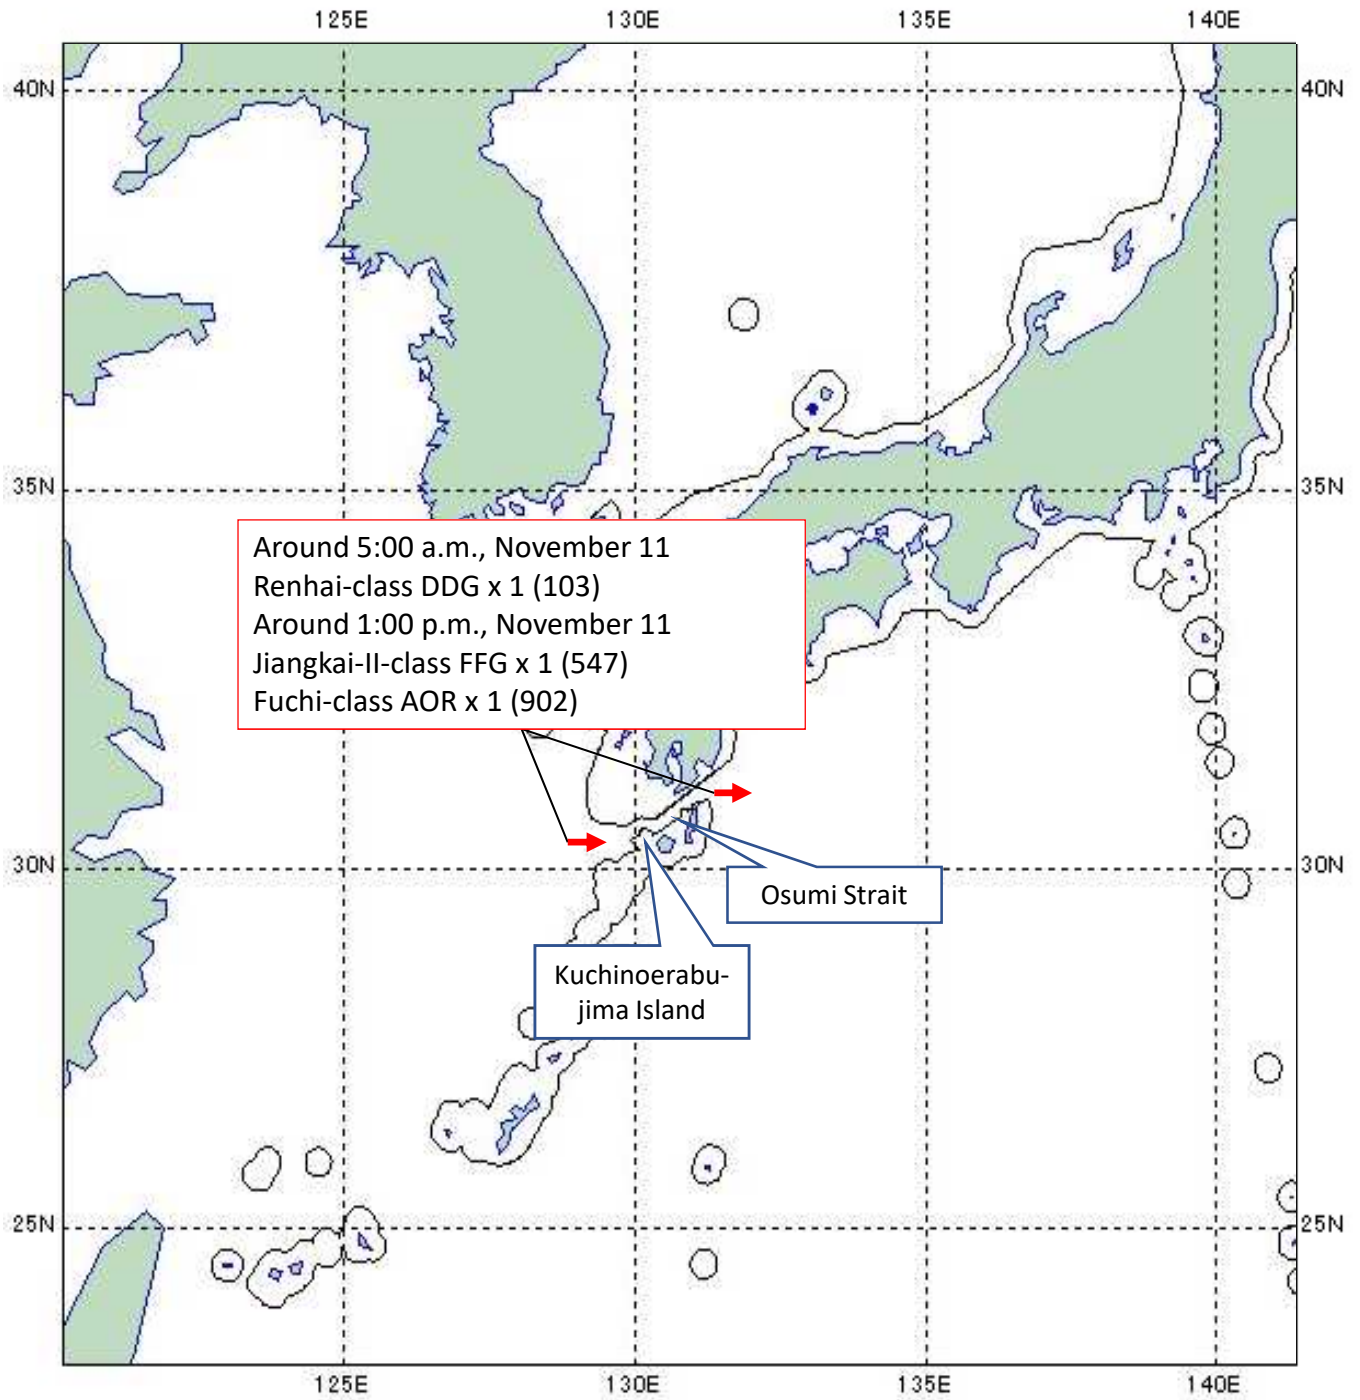

Overview of Activities

: PLAN vessels