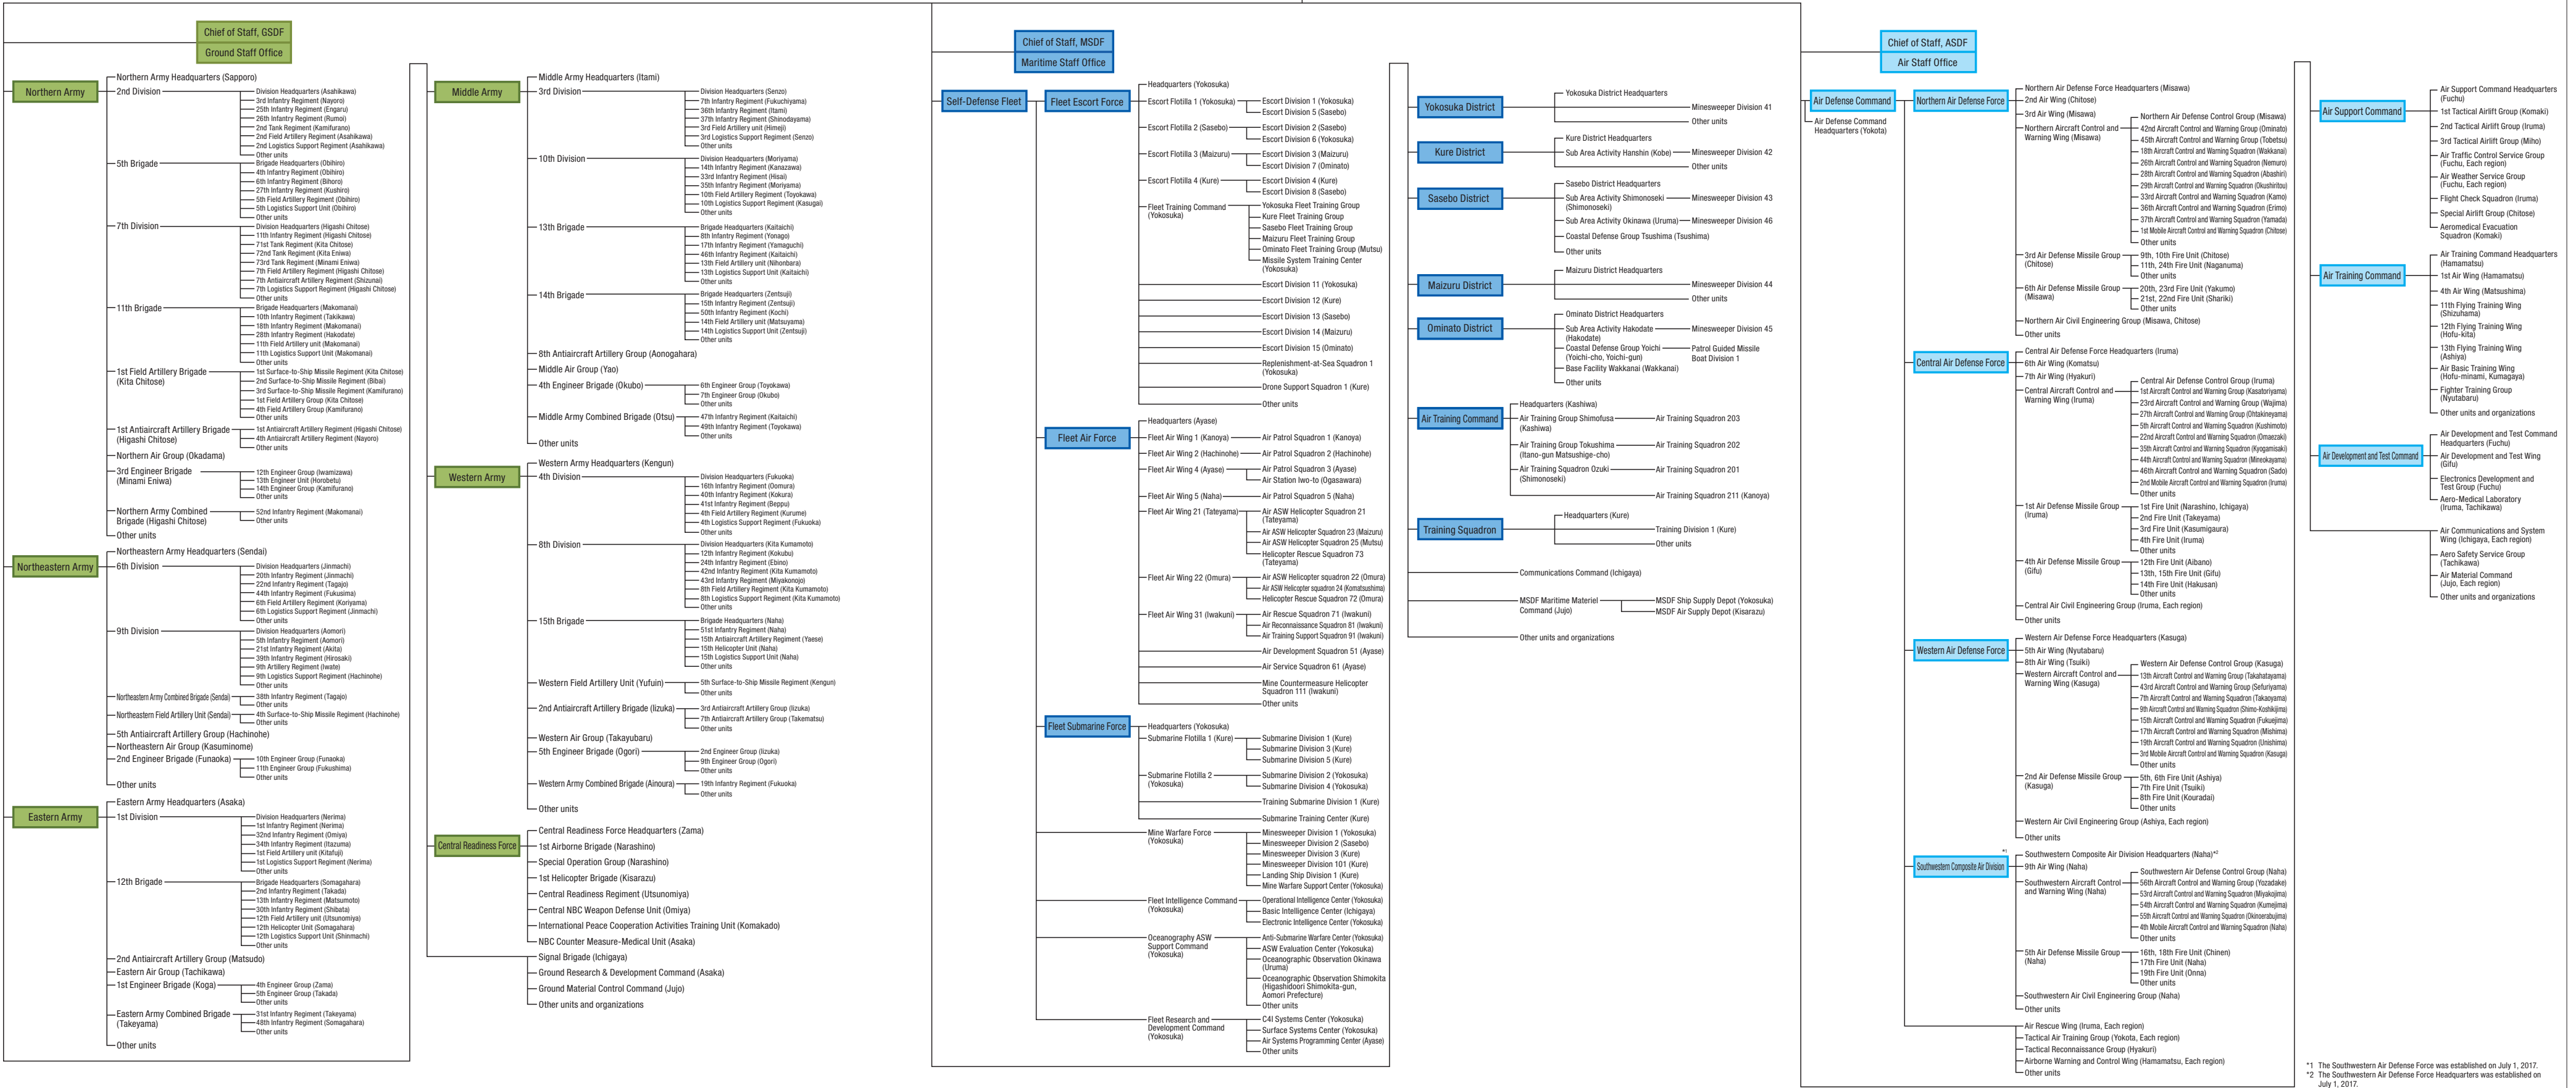

Organizational Diagram of the Self-Defense Forces

(As of March 31, 2017)

Minister of Defense

Chief of Staff, Joint Staff

Joint Staff

Chief of Staff, GSDF

Ground Staff Office

Chief of Staff, MSDF

Maritime Staff Office

Chief of Staff, ASDF

Air Staff Office