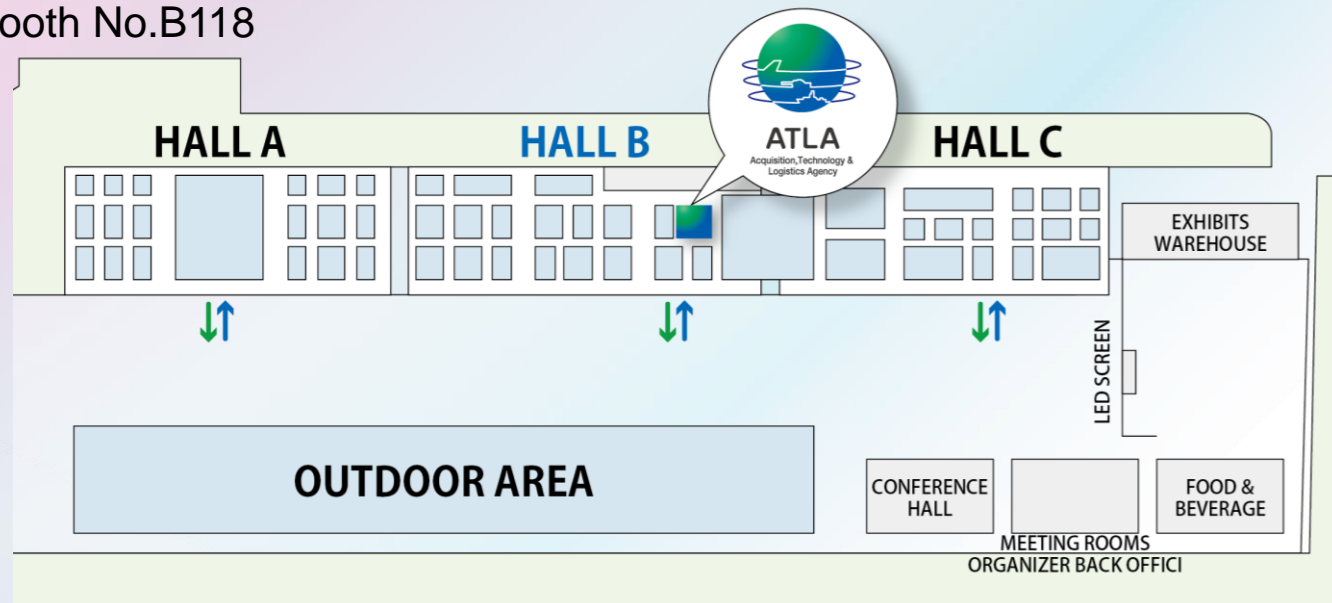

Booth Map

Booth No.B118

Floor Map

JAPAN

ATLA
Acquisition, Technology &
Logistics Agency

VIETNAM Defence Expo 2024

Technical Cooperations

NTKJ CO., LTD.