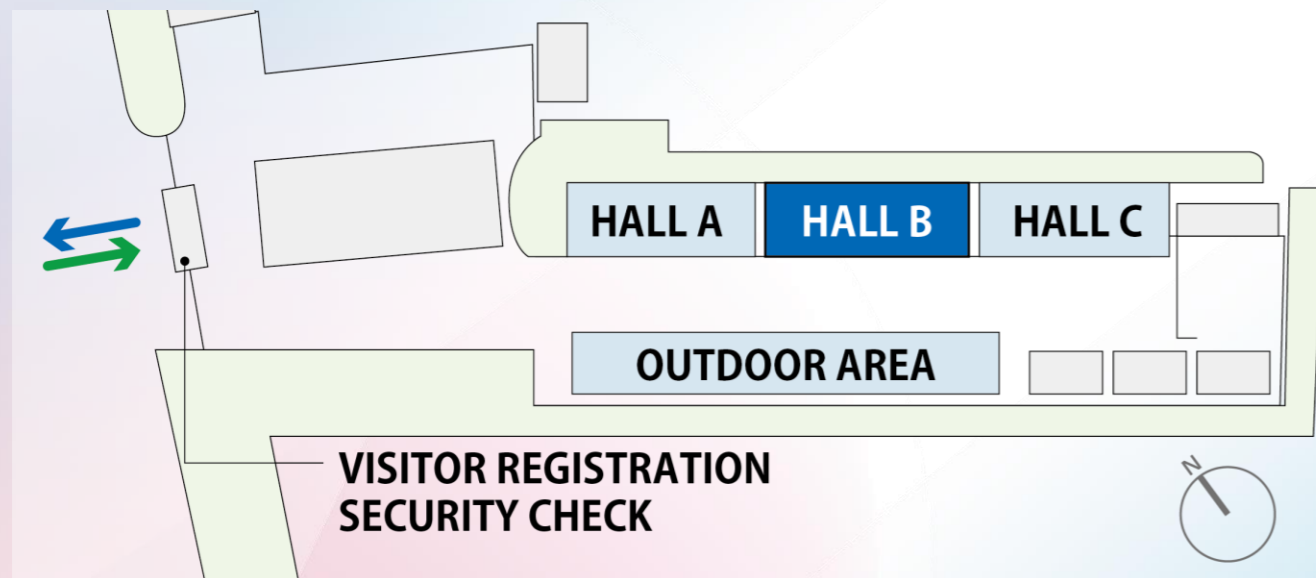

Booth Map

Booth No.B118

Floor Map

JAPAN

ATLA
Acquisition, Technology &
Logistics Agency

VIETNAM Defence Expo 2024

Technical Cooperations

NTKJ CO., LTD.